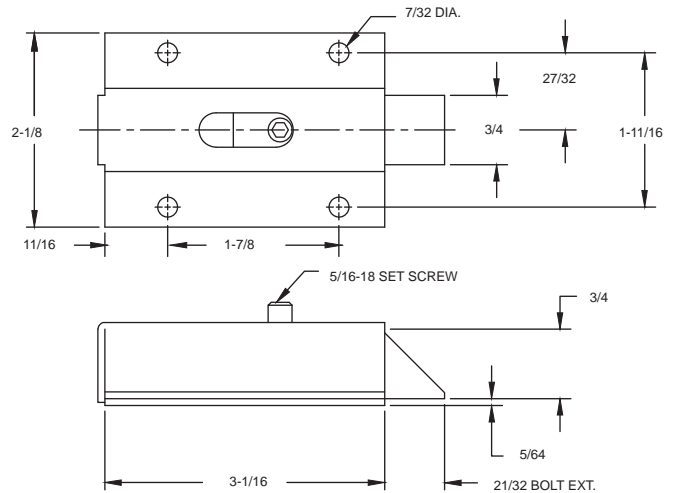

90 Flush Bolt

- Accepts 1/4" rod/hook/cable eye
- Available in stainless steel
- Available in steel construction/zinc finish
- Available with heavy duty spring
- Available to accept 3/8" rod

F90.25FXZNXX

Optional Cable Eye/Hook/Rod

90 Offset Bolt

- Accepts 1/4" rod/hook/cable eye
- Available in stainless steel
- Available in steel construction/zinc finish
- Available with standard or reverse bolt
- Available with heavy duty spring
- Available to accept 3/8" rod