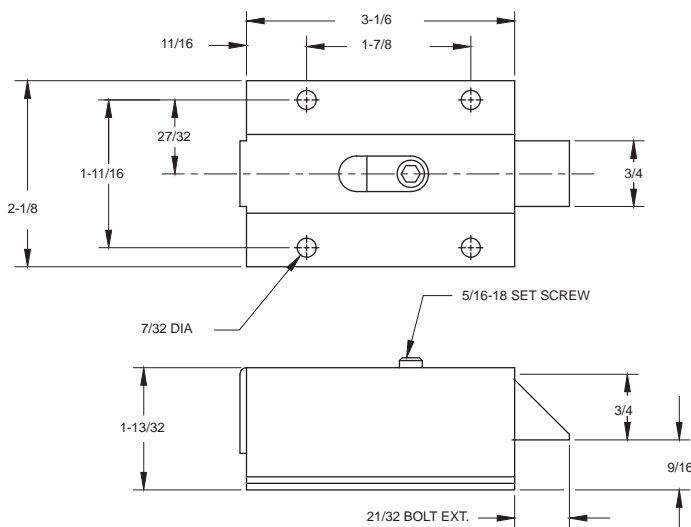

90 Flush Bolt

- Accepts 1/4" rod/hook/cable eye
- Available in stainless steel
- Available in steel construction/zinc finish
- Available with heavy duty spring
- Available to accept 3/8" rod

F90.25FXZNXX

Optional Cable Eye/Hook/Rod

90 Offset Bolt

- Accepts 1/4" rod/hook/cable eye
- Available in stainless steel
- Available in steel construction/zinc finish
- Available with standard or reverse bolt
- Available with heavy duty spring
- Available to accept 3/8" rod