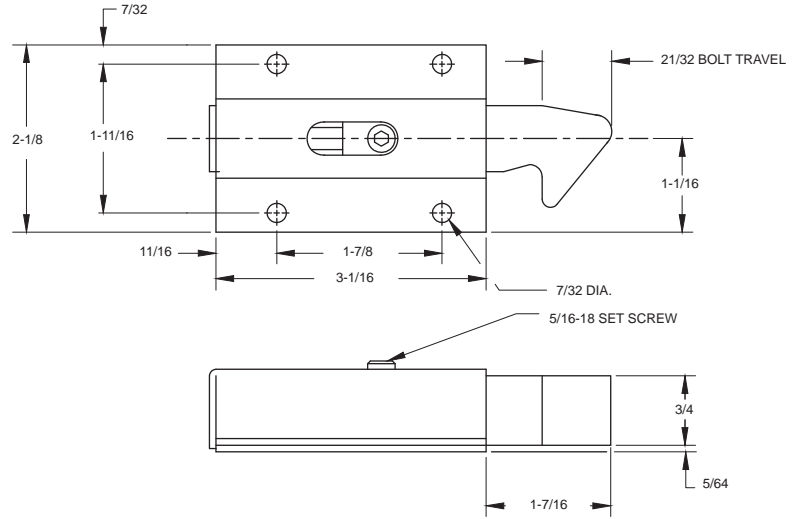

120 Side Slam Bolt

Steel construction/zinc finish
Accepts 1/4" rod, hook or cable eye
Available with left or right hand bolt

S120XXRFNSS

Optional Cable Eye/Hook/Rod

121 Offset Slam Bolt

Steel construction/zinc finish
Accepts 1/4" rod, hook or cable eye

S121SC0XZN01