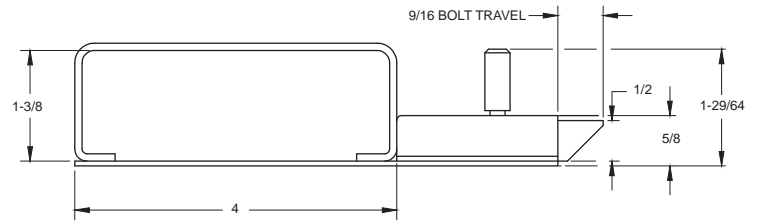

## 97-LDE Flush Bolt

Steel construction/zinc finish  
Available with standard or reverse bolt  
Available with/without mounting holes  
Available with optional spring tensions

## 97-LDP Flush Bolt

Steel construction/black E-coat finish  
Available with standard or reverse bolt  
Available with/without mounting holes  
Available with optional spring tensions

S97LDXFXBE02