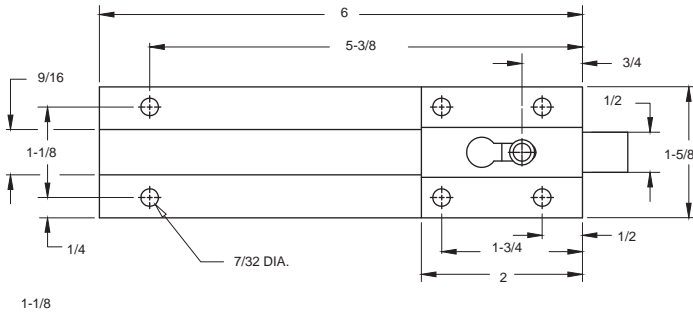

## 97-LDE Flush Bolt

Steel construction/zinc finish  
Available with standard or reverse bolt  
Available with/without mounting holes  
Available with optional spring tensions

## 97-LDP Flush Bolt

Steel construction/black E-coat finish  
Available with standard or reverse bolt  
Available with/without mounting holes  
Available with optional spring tensions

S97LDXFXBE02