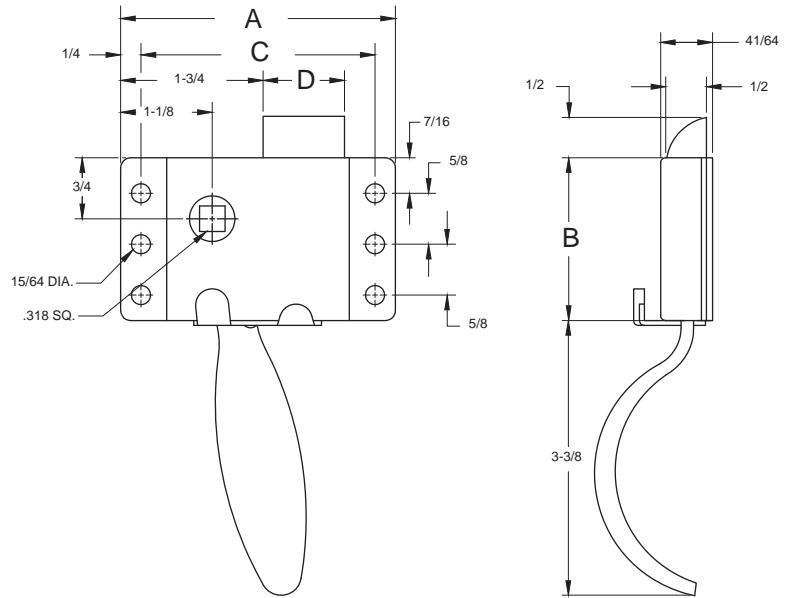

## 56 Cab Lock

Steel construction/zinc finish  
Accepts 5/16" shank  
Locking trigger  
Available left or right hand

F56XXLXZNXX

	A	B	C	D
55	3 3/8	2	2 7/8	1
55A	4 11/32	2 3/8	3 5/8	1 1/2

All Dimensions are in inches

## 56-ASL Heavy Duty Cab Lock

Steel construction/zinc finish  
Accepts 5/16" shank  
Locking trigger  
Available in left or right hand  
Available with bronze striker

S56ASLLXZNKT

Bronze Striker  
332166