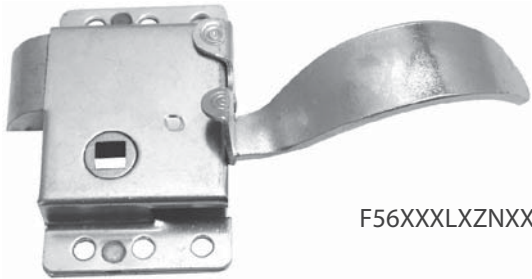

## 56 Cab Lock

Steel construction/zinc finish  
Accepts 5/16" shank  
Locking trigger  
Available left or right hand

F56XXLXZNXX

	A	B	C	D
55	3 3/8	2	2 7/8	1
55A	4 11/32	2 3/8	3 5/8	1 1/2

All Dimensions are in inches

## 56-ASL Heavy Duty Cab Lock

Steel construction/zinc finish  
Accepts 5/16" shank  
Locking trigger  
Available in left or right hand  
Available with bronze striker

S56ASLLXZNKT

Bronze Striker  
332166