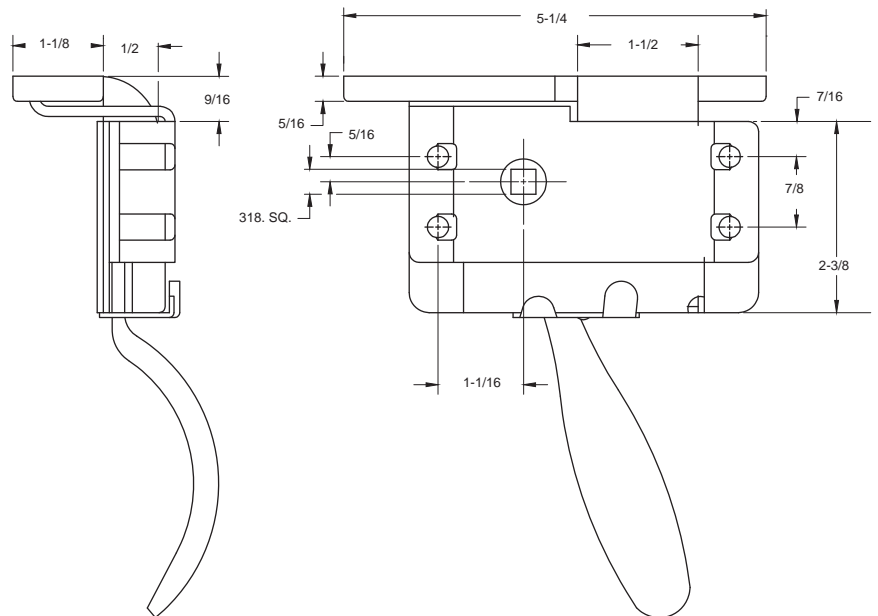

## 56 Cab Lock

Steel construction/zinc finish  
Accepts 5/16" shank  
Locking trigger  
Available left or right hand

F56XXLXZNXX

	A	B	C	D
55	3 3/8	2	2 7/8	1
55A	4 11/32	2 3/8	3 5/8	1 1/2

All Dimensions are in inches

## 56-ASL Heavy Duty Cab Lock

Steel construction/zinc finish  
Accepts 5/16" shank  
Locking trigger  
Available in left or right hand  
Available with bronze striker

S56ASLLXZNKT

Bronze Striker  
332166