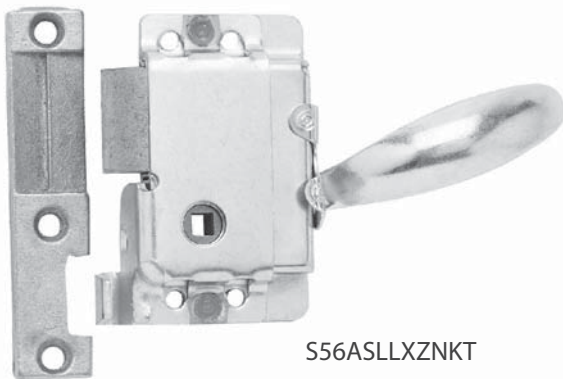

56 Cab Lock

Steel construction/zinc finish
Accepts 5/16" shank
Locking trigger
Available left or right hand

F56XXXLXZNXX

	A	B	C	D
55	3 3/8	2	2 7/8	1
55A	4 11/32	2 3/8	3 5/8	1 1/2

All Dimensions are in inches

56-ASL Heavy Duty Cab Lock

Steel construction/zinc finish
Accepts 5/16" shank
Locking trigger
Available in left or right hand
Available with bronze striker

S56ASLLXZNKT

Bronze Striker
332166