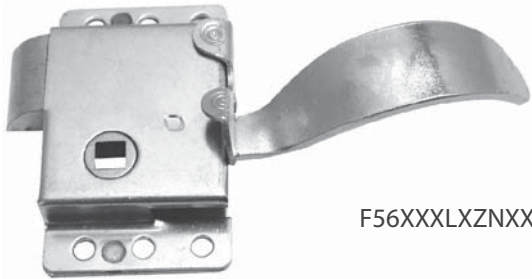

56 Cab Lock

Steel construction/zinc finish
Accepts 5/16" shank
Locking trigger
Available left or right hand

F56XXXLXZNXX

	A	B	C	D
55	3 3/8	2	2 7/8	1
55A	4 11/32	2 3/8	3 5/8	1 1/2

All Dimensions are in inches

56-ASL Heavy Duty Cab Lock

Steel construction/zinc finish
Accepts 5/16" shank
Locking trigger
Available in left or right hand
Available with bronze striker

S56ASLLXZNKT

Bronze Striker
332166