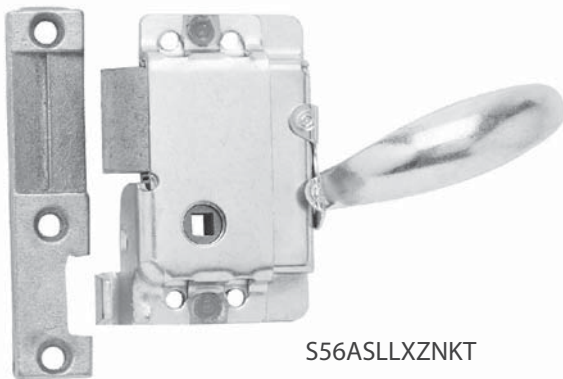

## 56 Cab Lock

Steel construction/zinc finish  
Accepts 5/16" shank  
Locking trigger  
Available left or right hand

F56XXLXZNXX

	A	B	C	D
55	3 3/8	2	2 7/8	1
55A	4 11/32	2 3/8	3 5/8	1 1/2

All Dimensions are in inches

## 56-ASL Heavy Duty Cab Lock

Steel construction/zinc finish  
Accepts 5/16" shank  
Locking trigger  
Available in left or right hand  
Available with bronze striker

S56ASLLXZNKT

Bronze Striker  
332166