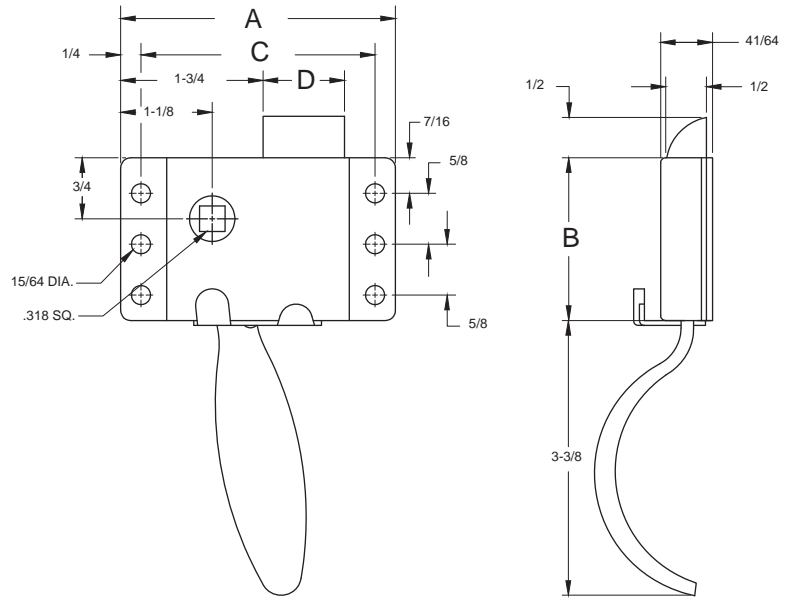

56 Cab Lock

Steel construction/zinc finish
Accepts 5/16" shank
Locking trigger
Available left or right hand

F56XXXLXZNXX

	A	B	C	D
55	3 3/8	2	2 7/8	1
55A	4 11/32	2 3/8	3 5/8	1 1/2

All Dimensions are in inches

56-ASL Heavy Duty Cab Lock

Steel construction/zinc finish
Accepts 5/16" shank
Locking trigger
Available in left or right hand
Available with bronze striker

S56ASLLXZNKT

Bronze Striker
332166