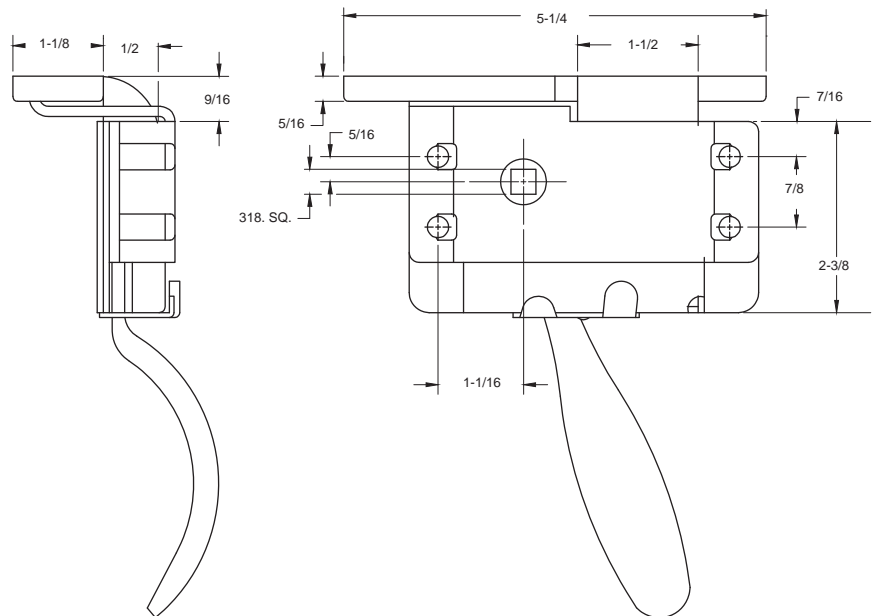

56 Cab Lock

Steel construction/zinc finish
Accepts 5/16" shank
Locking trigger
Available left or right hand

F56XXXLXZNXX

	A	B	C	D
55	3 3/8	2	2 7/8	1
55A	4 11/32	2 3/8	3 5/8	1 1/2

All Dimensions are in inches

56-ASL Heavy Duty Cab Lock

Steel construction/zinc finish
Accepts 5/16" shank
Locking trigger
Available in left or right hand
Available with bronze striker

S56ASLLXZNKT

Bronze Striker
332166