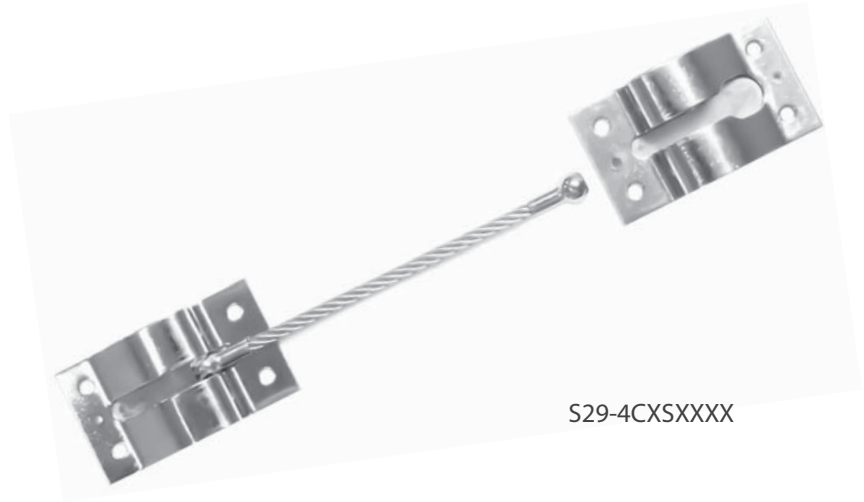

## 29-4C Door Holder

- Stainless steel construction
- Pre-polished finish
- Flexible cable stem
- Available in 4" or 6" cable lengths

S29-4CX5XXXX