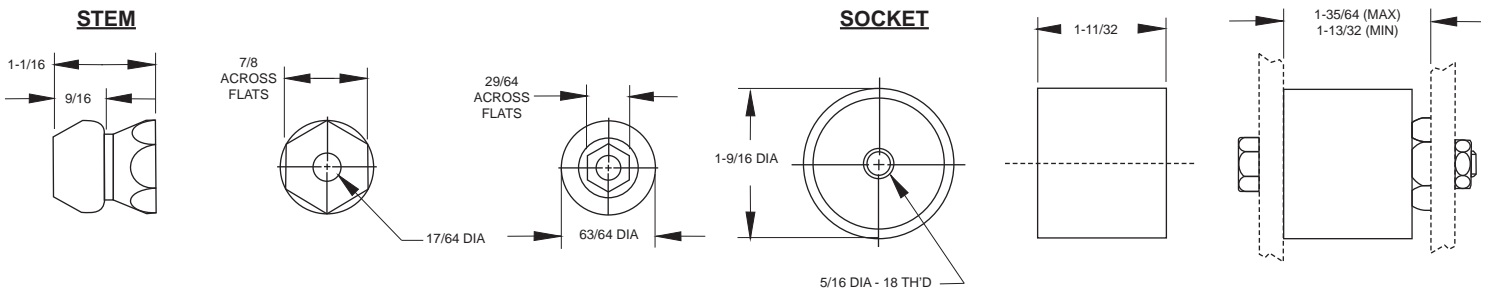

38-R Door Holder

Black rubber/polymer construction
Available with various stem lengths
Available with chrome cup
(Specify 38-RC, cup not assembled)

Rubber	Stem	Part Number	Approximate Pull Force
Light Durometer	Standard	S38-RXXAXX03	12 LBS.
Light Durometer	Small	S38-RXXAXX02	42 LBS.
Heavy Durometer	Standard	F38-RXXAXXXX	24 LBS.
Heavy Durometer	Small	F38-RXXAXX01	70 LBS.

38-R Spacer
283071

38-R Bracket & Cup

38-R Mount Bracket
283132