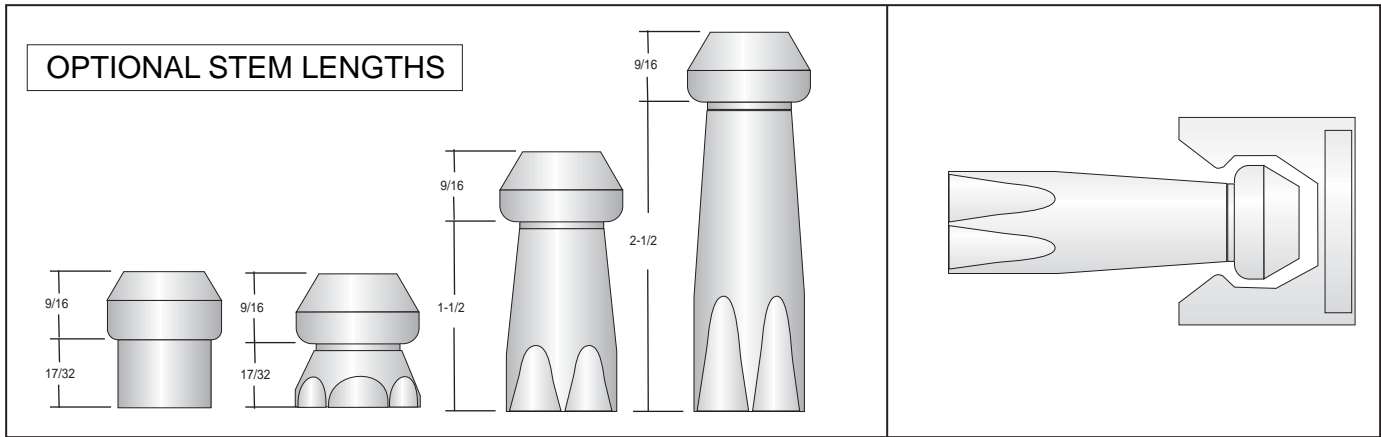

38-R Door Holder

Black rubber/polymer construction
Available with various stem lengths
Available with chrome cup
(Specify 38-RC, cup not assembled)

Rubber	Stem	Part Number	Approximate Pull Force
Light Durometer	Standard	S38-RXXAXX03	12 LBS.
Light Durometer	Small	S38-RXXAXX02	42 LBS.
Heavy Durometer	Standard	F38-RXXAXXXX	24 LBS.
Heavy Durometer	Small	F38-RXXAXX01	70 LBS.

38-R Spacer
283071

38-R Bracket & Cup

38-R Mount Bracket
283132