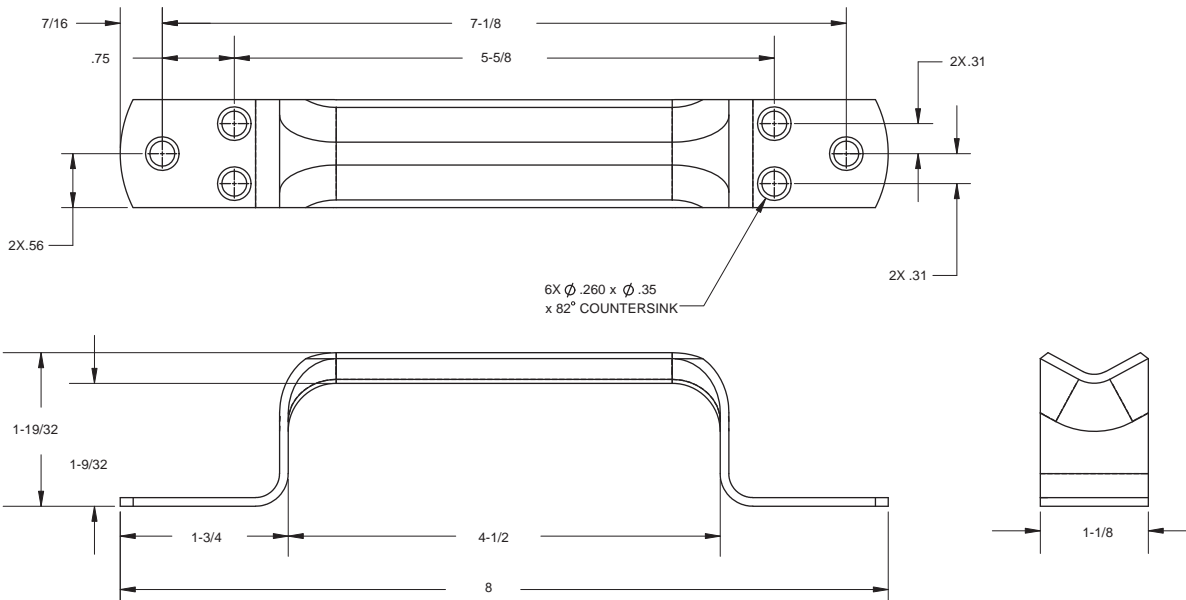

8-FG Flat Mini Grab Handle

Stainless steel construction
Electro-Polished finish

223049

9-FG Flat Grab Handle

Steel construction/zinc finish
Slotted holes
Available with powder coat finish
Available with zin finish
Available in stainless steel

323004