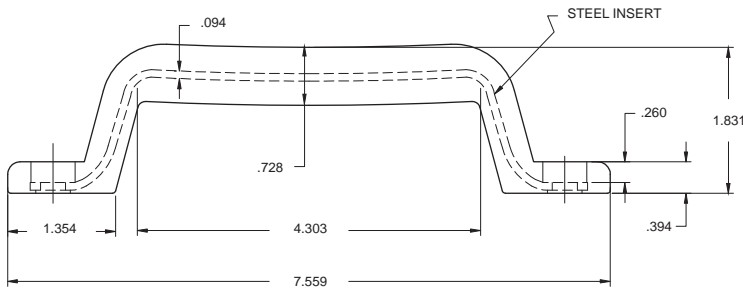

## 4302 Moded Rubber Steel Core Grab Handle

Steel core interior grab handle  
Black PVC rubber with textured finish  
Press fit plug inserts included

223333

## 4303 Molded Rubber Steel Core Grab Handle

Steel construction/zinc finish  
Available in stainless steel with electro-polished finish  
Zinc finish only supplied with mounting fasteners

223334