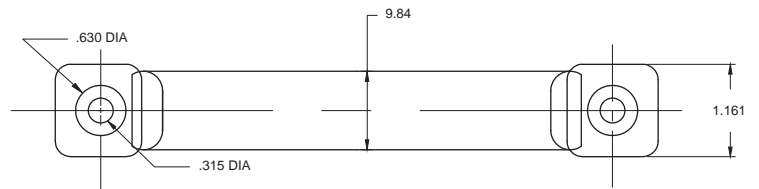

## 4302 Moded Rubber Steel Core Grab Handle

Steel core interior grab handle  
Black PVC rubber with textured finish  
Press fit plug inserts included

223333

## 4303 Molded Rubber Steel Core Grab Handle

Steel construction/zinc finish  
Available in stainless steel with electro-polished finish  
Zinc finish only supplied with mounting fasteners

223334