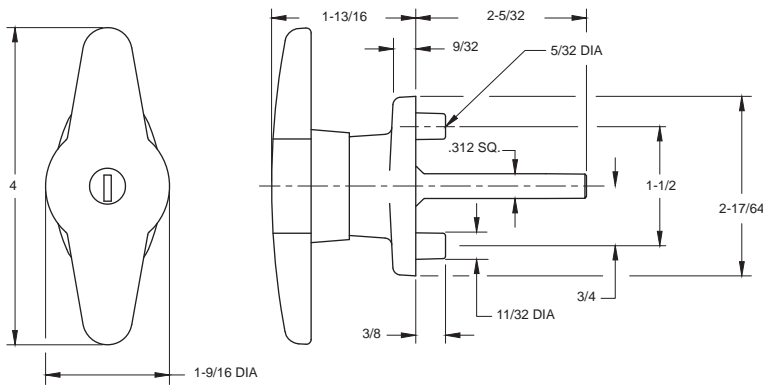

700 Series "T" Handle

Black polymer construction
Automotive quality lock cylinder
Blind mounting
Reversible key
Available with 90° clockwise or counter clockwise rotation
Available with multiple key codes

REVERSIBLE KEY

A. L. HANSEN MFG. CO.
PATENT

S773LCCWSX01

A. L. HANSEN MFG. CO.
PATENT

S773CCCWSX01