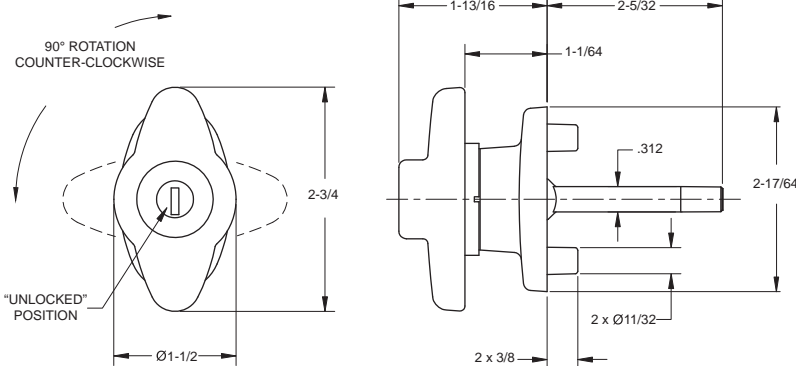

700 Series "T" Handle

Black polymer construction
Automotive quality lock cylinder
Blind mounting
Reversible key
Available with 90° clockwise or counter clockwise rotation
Available with multiple key codes

REVERSIBLE KEY

A. L. HANSEN MFG. CO.
PATENT

S773LCCWSX01

A. L. HANSEN MFG. CO.
PATENT

S773CCCWSX01