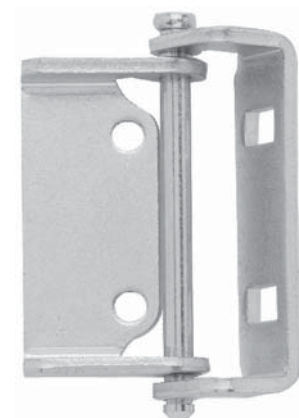

5X5 Butt Hinge

- Aluminum construction
- Removeable pin/zinc finish
- Available with round corners
- Available without spot welds
- Available with stainless steel washer and/or hinge pin
- Available with mounting holes

F5X5XXXAXXXX
(Welded shown)

6-B Light Duty Hinge

- Steel construction/zinc finish
- Removeable groove pin
- Available with e-clip

F6BXXXXXXXXXX