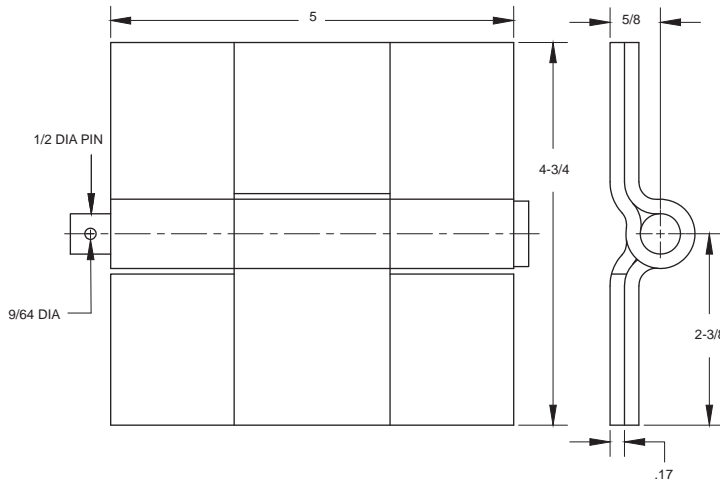

5X5 Butt Hinge

- Aluminum construction
- Removeable pin/zinc finish
- Available with round corners
- Available without spot welds
- Available with stainless steel washer and/or hinge pin
- Available with mounting holes

F5X5XXXAXXXX
(Welded shown)

6-B Light Duty Hinge

- Steel construction/zinc finish
- Removeable groove pin
- Available with e-clip

F6BXXXXXXXXXX