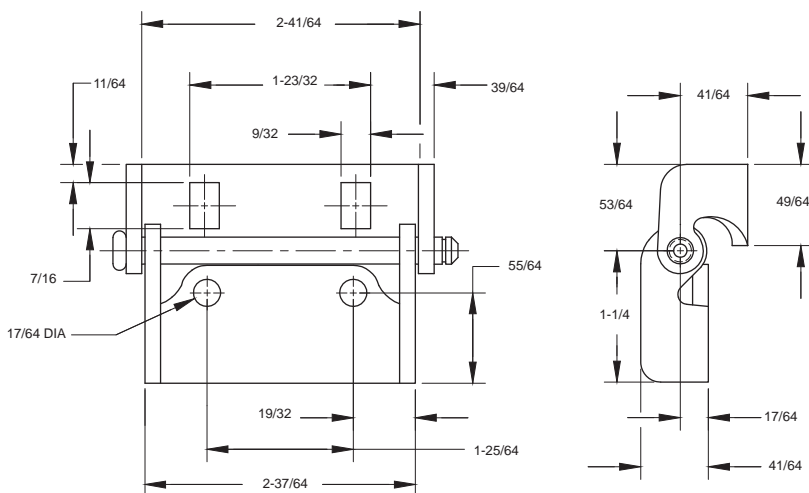

5X5 Butt Hinge

- Aluminum construction
- Removeable pin/zinc finish
- Available with round corners
- Available without spot welds
- Available with stainless steel washer and/or hinge pin
- Available with mounting holes

F5X5XXXAXXXX
(Welded shown)

6-B Light Duty Hinge

- Steel construction/zinc finish
- Removeable groove pin
- Available with e-clip

F6BXXXXXXXXXX