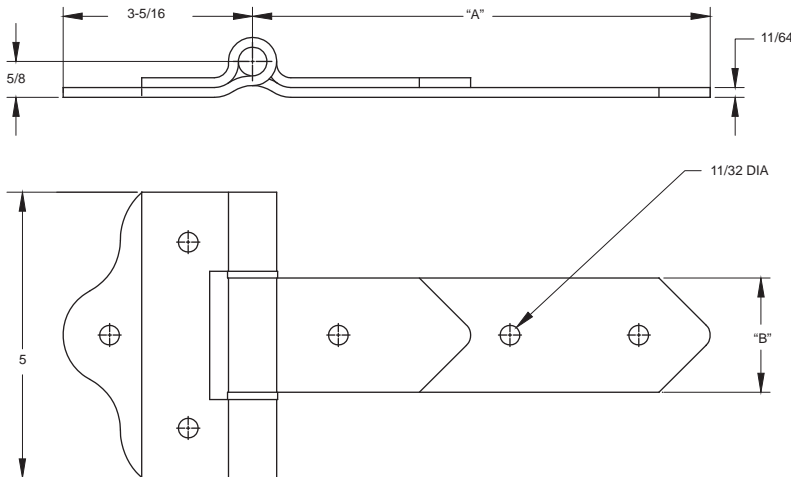

Classic Type Hinge

- Steel construction/zinc finish
- Security hinge pin
- Available in aluminum
- Available in stainless steel
- Available with offset
- Available with round or square mounting holes
- Available inserted 3rd leaf on 16" & 19" lengths only

S12XXXFXXXXX

	A	B
8	8	2
12	12	2
16	16	2-1/4
19	20	2-1/4

All dimensions are in inches

UB Type Hinge

- Steel construction/zinc finish
- Removable pin (left or right hand)
- Nylon bushings
- Available in aluminum
- Available with universal pin (non removable)
- Available with round or square mounting holes