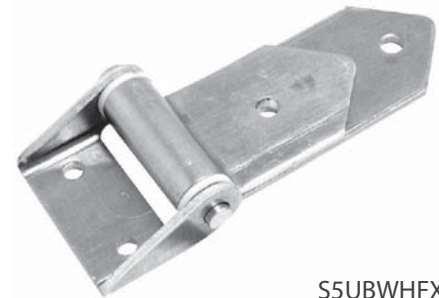

Classic Type Hinge

- Steel construction/zinc finish
- Security hinge pin
- Available in aluminum
- Available in stainless steel
- Available with offset
- Available with round or square mounting holes
- Available inserted 3rd leaf on 16" & 19" lengths only

S12XXXFXXXXX

	A	B
8	8	2
12	12	2
16	16	2-1/4
19	20	2-1/4

All dimensions are in inches

UB Type Hinge

- Steel construction/zinc finish
- Removable pin (left or right hand)
- Nylon bushings
- Available in aluminum
- Available with universal pin (non removable)
- Available with round or square mounting holes