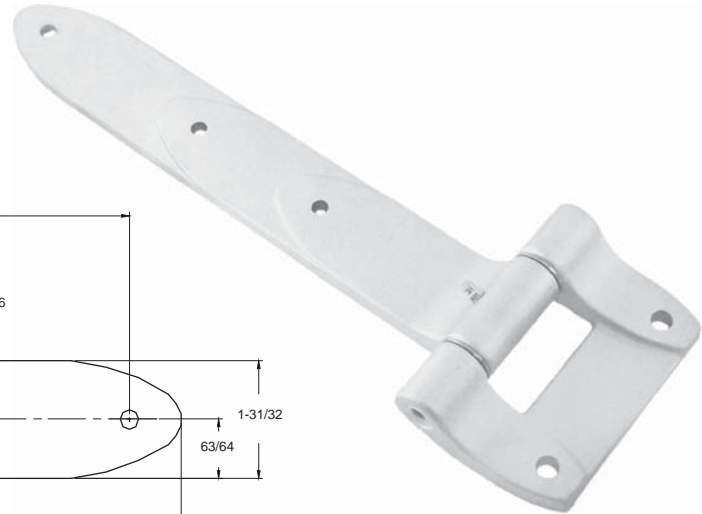

Butt Hinge

Steel construction
Zinc with yellow chromate
Stainless steel pin
3" x 3" continuous hinge
Available in 6" length/zinc finish

ZG-213500

12-OL Flush Hinge

Die cast aluminum construction
Wheelbrate finish
Stainless steel pin