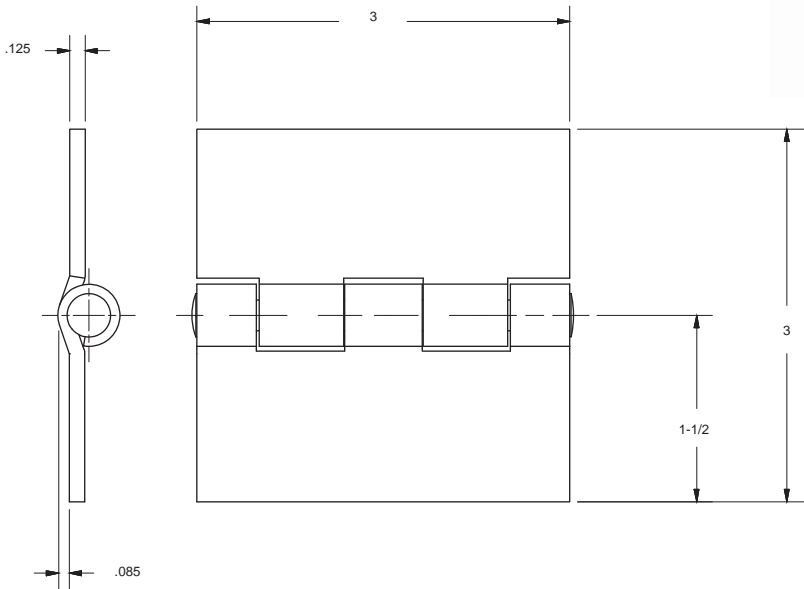

Butt Hinge

Steel construction
Zinc with yellow chromate
Stainless steel pin
3" x 3" continuous hinge
Available in 6" length/zinc finish

ZG-213500

12-OL Flush Hinge

Die cast aluminum construction
Wheelbrate finish
Stainless steel pin