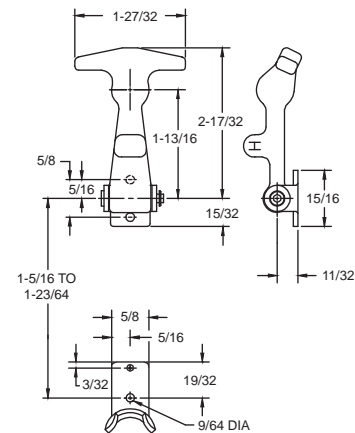

## 35-R Rubber Hood Latch

Steel/rubber construction  
Zinc finish

S35RXXXXZNXX

## 35-L, M, & S Rubber Hood Latch

Steel/rubber construction  
Zinc finish  
Available with reverse keeper  
Available with stainless steel keeper & bracket

S35LXXXXZNXX

S35MXXXXZNXX

S35SXXXXZNXX

35-L

35-M

35-S