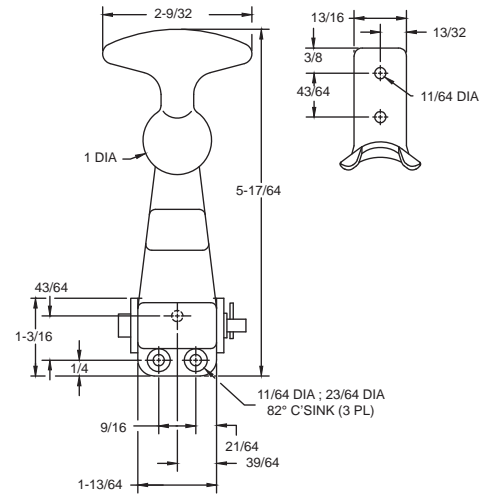

## 35-R Rubber Hood Latch

Steel/rubber construction  
Zinc finish

S35RXXXXZNXX

## 35-L, M, & S Rubber Hood Latch

Steel/rubber construction  
Zinc finish  
Available with reverse keeper  
Available with stainless steel keeper & bracket

S35LXXXXZNXX

S35MXXXXZNXX

S35SXXXXZNXX

35-L

35-M

35-S