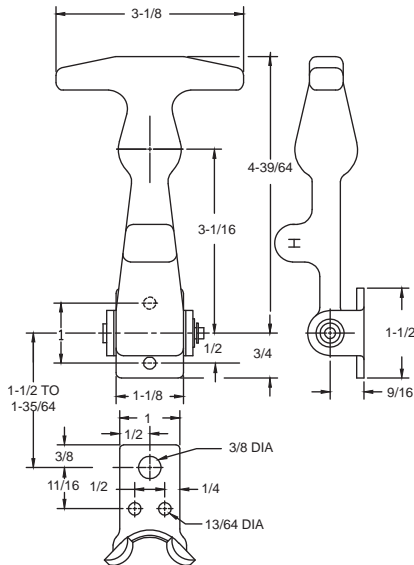

## 35-R Rubber Hood Latch

Steel/rubber construction  
Zinc finish

S35RXXXXZNXX

## 35-L, M, & S Rubber Hood Latch

Steel/rubber construction  
Zinc finish  
Available with reverse keeper  
Available with stainless steel keeper & bracket

S35LXXXXZNXX

S35MXXXXZNXX

S35SXXXXZNXX

35-L

35-M

35-S