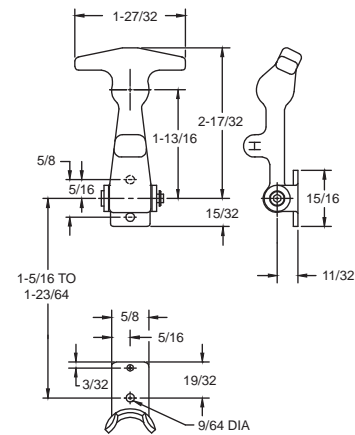

## 35-R Rubber Hood Latch

Steel/rubber construction  
Zinc finish

S35RXXXXZNXX

## 35-L, M, & S Rubber Hood Latch

Steel/rubber construction  
Zinc finish  
Available with reverse keeper  
Available with stainless steel keeper & bracket

S35LXXXXZNXX

S35MXXXXZNXX

S35SXXXXZNXX

35-L

35-M

35-S