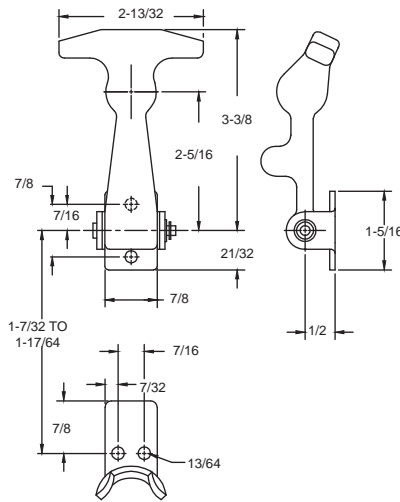

## 35-R Rubber Hood Latch

Steel/rubber construction  
Zinc finish

S35RXXXXZNXX

## 35-L, M, & S Rubber Hood Latch

Steel/rubber construction  
Zinc finish  
Available with reverse keeper  
Available with stainless steel keeper & bracket

S35LXXXXZNXX

S35MXXXXZNXX

S35SXXXXZNXX

35-L

35-M

35-S