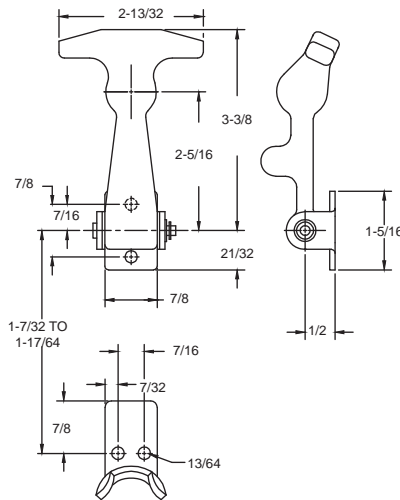

## 35-R Rubber Hood Latch

Steel/rubber construction  
Zinc finish

S35RXXXXZNXX

## 35-L, M, & S Rubber Hood Latch

Steel/rubber construction  
Zinc finish  
Available with reverse keeper  
Available with stainless steel keeper & bracket

S35LXXXXZNXX

S35MXXXXZNXX

S35SXXXXZNXX

35-L

35-M

35-S