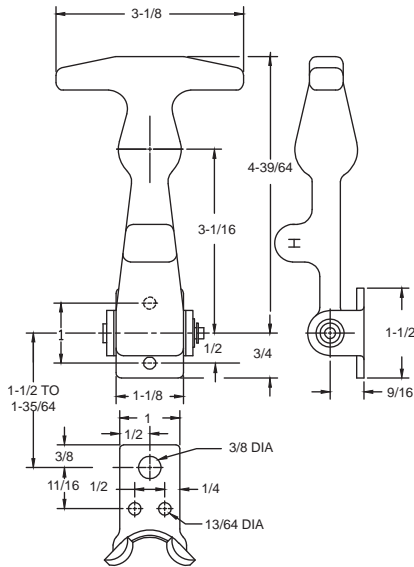

## 35-R Rubber Hood Latch

Steel/rubber construction  
Zinc finish

S35RXXXXZNXX

## 35-L, M, & S Rubber Hood Latch

Steel/rubber construction  
Zinc finish  
Available with reverse keeper  
Available with stainless steel keeper & bracket

S35LXXXXZNXX

S35MXXXXZNXX

S35SXXXXZNXX

35-L

35-M

35-S