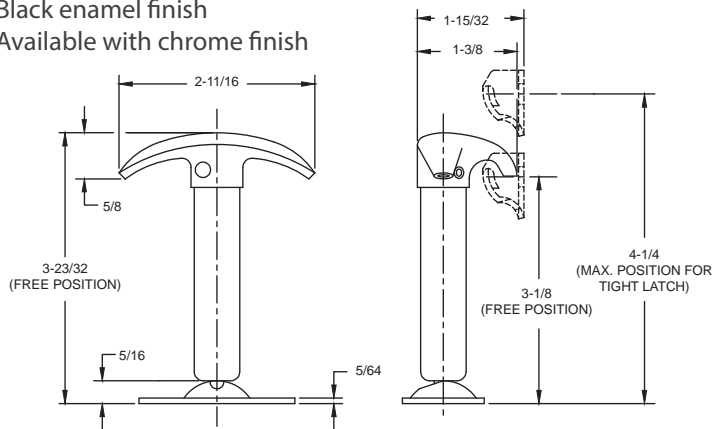

36-E Spring-Loaded Hood Latch

Steel construction
Black enamel finish
Available in stainless steel
Available with chrome finish

S36EXXXXBEXX

36-S Spring-Loaded Hood Latch

Steel construction
Black enamel finish
Available with chrome finish

S36SXXXXBEXX

36-K Keeper

Steel construction
Black enamel finish
Available in stainless steel
Available with chrome finish

S36KXXXXBEXX