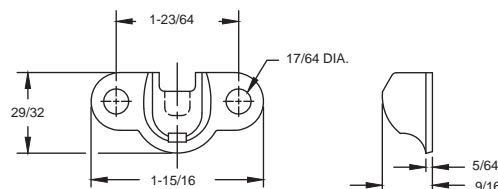

36-E Spring-Loaded Hood Latch

Steel construction
Black enamel finish
Available in stainless steel
Available with chrome finish

S36EXXXXBEXX

36-S Spring-Loaded Hood Latch

Steel construction
Black enamel finish
Available with chrome finish

S36SXXXXBEXX

36-K Keeper

Steel construction
Black enamel finish
Available in stainless steel
Available with chrome finish

S36KXXXXBEXX