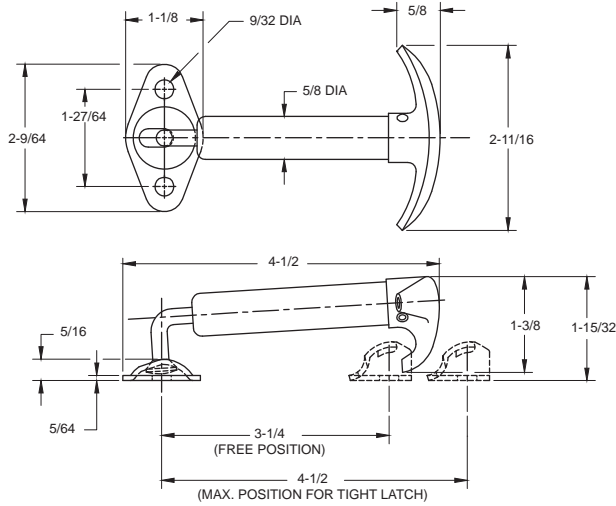

36-E Spring-Loaded Hood Latch

Steel construction
Black enamel finish
Available in stainless steel
Available with chrome finish

S36EXXXXBEXX

36-S Spring-Loaded Hood Latch

Steel construction
Black enamel finish
Available with chrome finish

S36SXXXXBEXX

36-K Keeper

Steel construction
Black enamel finish
Available in stainless steel
Available with chrome finish

S36KXXXXBEXX