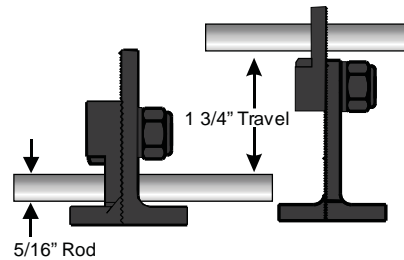

2-PKT 2-point Door Lock Kit

Die cast cam & bushings w/set screw
 Steel 34" rods, yellow zinc finish
 Nylon rod guide
 Accepts 5/16" shank
 Available with adjustable rod guide
 Set screw & wave washers supplied loose

Die Cast Cam with Set Screw

S2PKTXXXZG01

AVAILABLE ADJUSTABLE ROD GUIDE

943122-BC