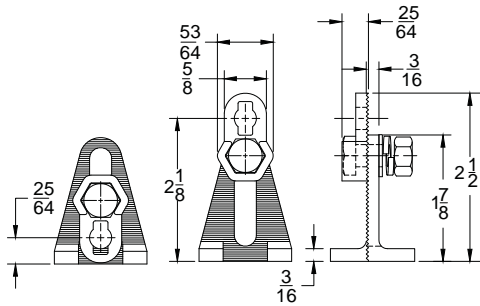

2-PKT 2-point Door Lock Kit

Die cast cam & bushings w/set screw
 Steel 34" rods, yellow zinc finish
 Nylon rod guide
 Accepts 5/16" shank
 Available with adjustable rod guide
 Set screw & wave washers supplied loose

Die Cast Cam with Set Screw

S2PKTXXXZG01

AVAILABLE ADJUSTABLE ROD GUIDE

943122-BC