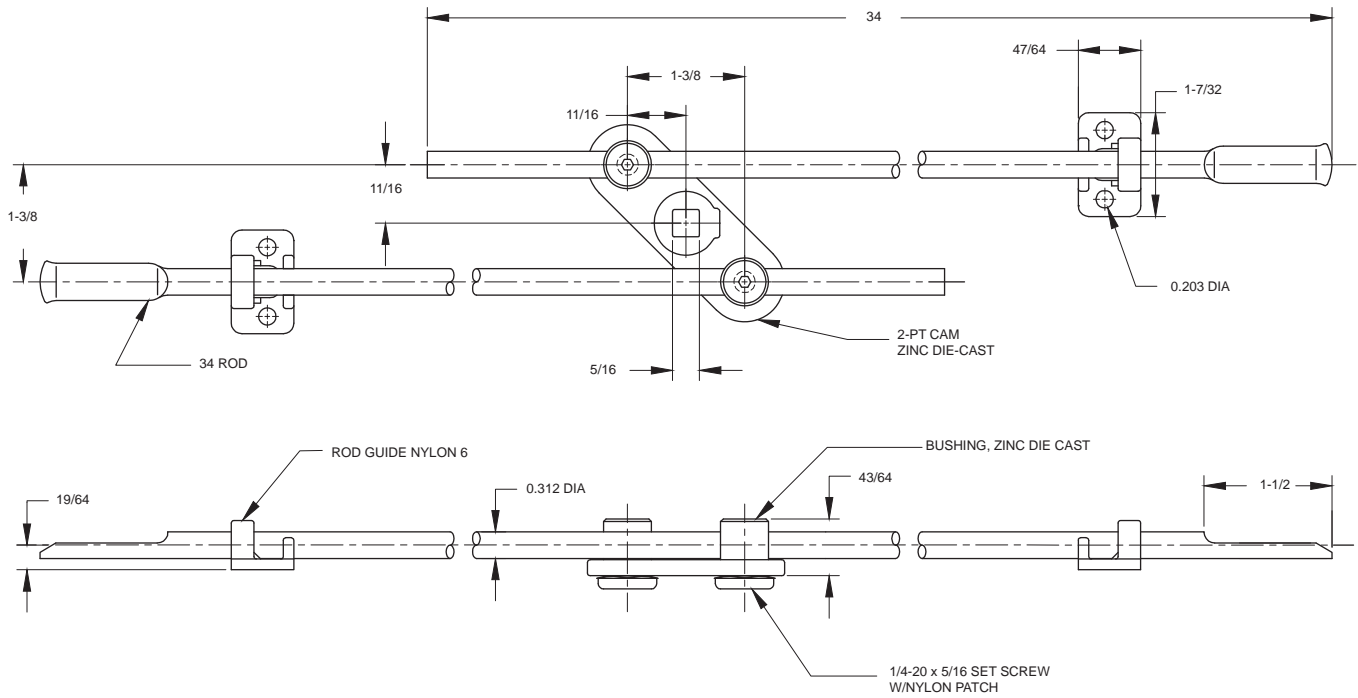

2-PKT 2-point Door Lock Kit

Die cast cam & bushings w/set screw
 Steel 34" rods, yellow zinc finish
 Nylon rod guide
 Accepts 5/16" shank
 Available with adjustable rod guide
 Set screw & wave washers supplied loose

Die Cast Cam with Set Screw

S2PKTXXXZG01

AVAILABLE ADJUSTABLE ROD GUIDE

943122-BC