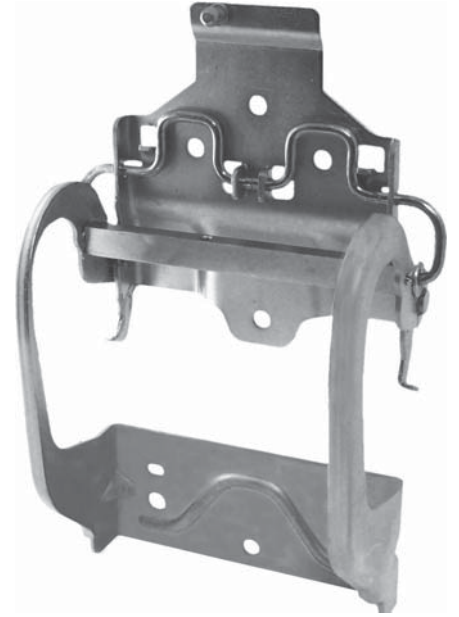

Vertical Detent Hinge

Steel construction/zinc yellow finish
Stainless steel torsion spring
Steel ball stud
Steel support bar

S03057XXZG01

Mid Duty Hinge

Steel construction/JS-500 finish
Stainless steel pin & spring
Aluminum extruded slide w/hardcoat anodized finish
Slide has plastisol cover

S99141XXJSMD