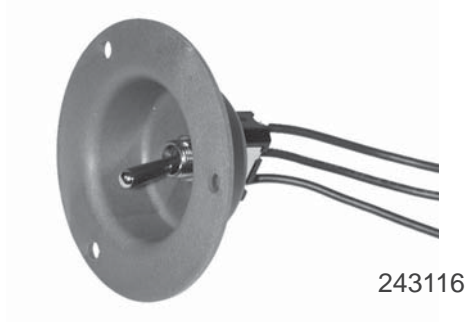

Switch Receptacle Rear Loading

Injection molded nylon construction
Grey color
Flush mounting
Switch & harness not furnished

Switch Receptacle Rear Loading

Injection molded nylon construction
Grey color
Switch & harness not furnished

Switch Receptacle Side Loading

Injection molded nylon construction
Black color
Flush mounting
Switch & harness not furnished