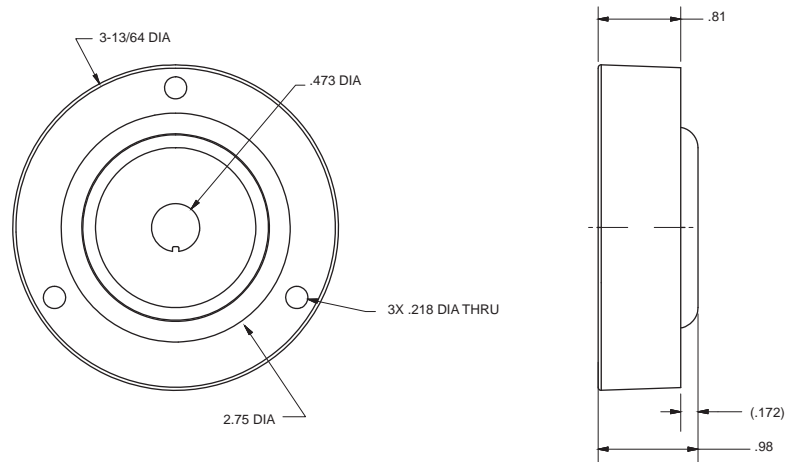

Switch Receptacle Rear Loading

Injection molded nylon construction
Grey color
Flush mounting
Switch & harness not furnished

Switch Receptacle Rear Loading

Injection molded nylon construction
Grey color
Switch & harness not furnished

Switch Receptacle Side Loading

Injection molded nylon construction
Black color
Flush mounting
Switch & harness not furnished