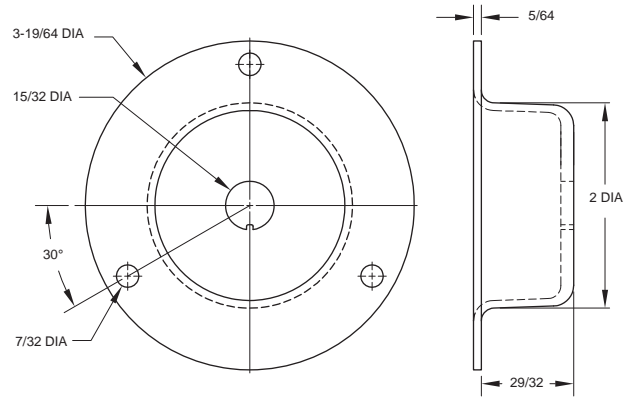

Switch Receptacle Rear Loading

Injection molded nylon construction
Grey color
Flush mounting
Switch & harness not furnished

Switch Receptacle Rear Loading

Injection molded nylon construction
Grey color
Switch & harness not furnished

Switch Receptacle Side Loading

Injection molded nylon construction
Black color
Flush mounting
Switch & harness not furnished