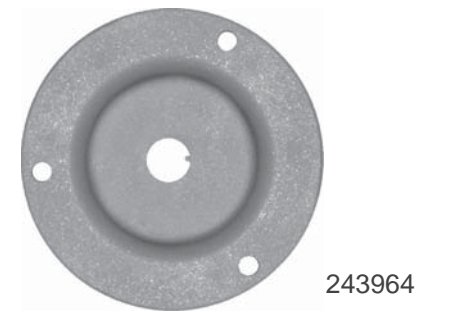

Switch Receptacle Rear Loading

Injection molded nylon construction
Grey color
Flush mounting
Switch & harness not furnished

Switch Receptacle Rear Loading

Injection molded nylon construction
Grey color
Switch & harness not furnished

Switch Receptacle Side Loading

Injection molded nylon construction
Black color
Flush mounting
Switch & harness not furnished