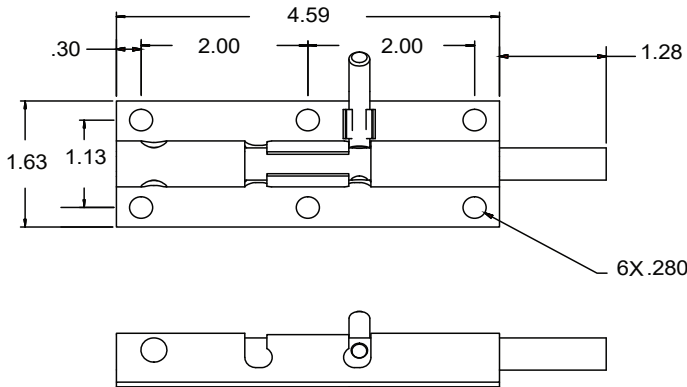

Slide Bolt Universal

Steel Construction
Universal 1.25" Bolt Travel
Available in Various Bolt Lengths
Available in Various Finishes
Including Military CARC, MAGNI

263975

Slide Bolt R/L Hand

Steel Construction
1.28" Bolt Travel
Available in Various Bolt Lengths
Available in Various Finishes
Including Military CARC, MAGNI

263527

Slide Bolt w/Bend

Steel Construction
Available in Left & Right Hand
Available in various Bolt Lengths
Available in various Finishes
Including Military CARC, MAGNI

263511