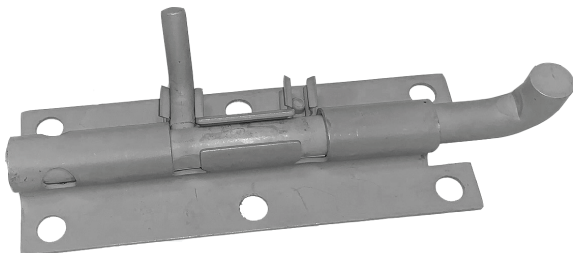

Slide Bolt Universal

Steel Construction
Universal 1.25" Bolt Travel
Available in Various Bolt Lengths
Available in Various Finishes
Including Military CARC, MAGNI

263975

Slide Bolt R/L Hand

Steel Construction
1.28" Bolt Travel
Available in Various Bolt Lengths
Available in Various Finishes
Including Military CARC, MAGNI

263527

Slide Bolt w/Bend

Steel Construction
Available in Left & Right Hand
Available in various Bolt Lengths
Available in various Finishes
Including Military CARC, MAGNI

263511