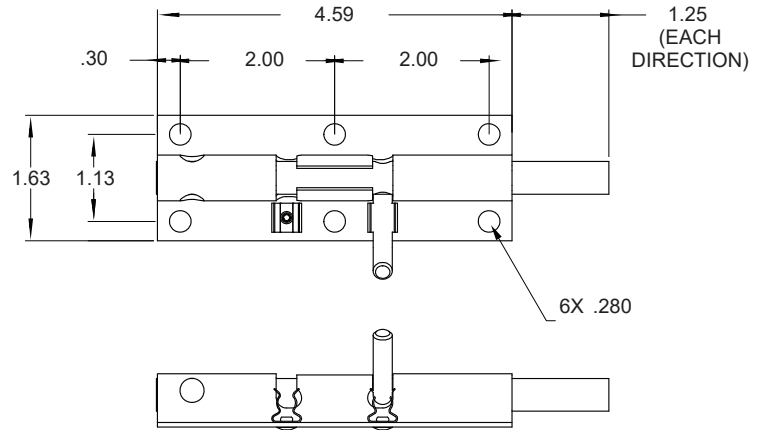

Slide Bolt Universal

Steel Construction
Universal 1.25" Bolt Travel
Available in Various Bolt Lengths
Available in Various Finishes
Including Military CARC, MAGNI

263975

Slide Bolt R/L Hand

Steel Construction
1.28" Bolt Travel
Available in Various Bolt Lengths
Available in Various Finishes
Including Military CARC, MAGNI

263527

Slide Bolt w/Bend

Steel Construction
Available in Left & Right Hand
Available in various Bolt Lengths
Available in various Finishes
Including Military CARC, MAGNI

263511