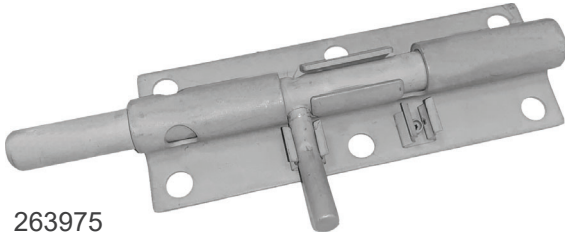

Slide Bolt Universal

Steel Construction
Universal 1.25" Bolt Travel
Available in Various Bolt Lengths
Available in Various Finishes
Including Military CARC, MAGNI

263975

Slide Bolt R/L Hand

Steel Construction
1.28" Bolt Travel
Available in Various Bolt Lengths
Available in Various Finishes
Including Military CARC, MAGNI

263527

Slide Bolt w/Bend

Steel Construction
Available in Left & Right Hand
Available in various Bolt Lengths
Available in various Finishes
Including Military CARC, MAGNI

263511