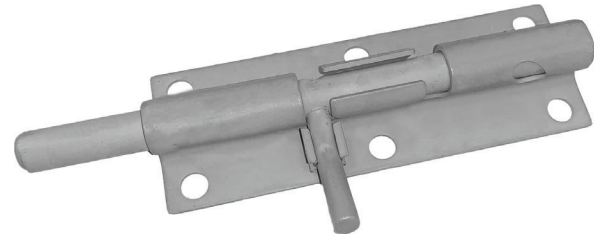

Slide Bolt Universal

Steel Construction
Universal 1.25" Bolt Travel
Available in Various Bolt Lengths
Available in Various Finishes
Including Military CARC, MAGNI

263975

Slide Bolt R/L Hand

Steel Construction
1.28" Bolt Travel
Available in Various Bolt Lengths
Available in Various Finishes
Including Military CARC, MAGNI

263527

Slide Bolt w/Bend

Steel Construction
Available in Left & Right Hand
Available in various Bolt Lengths
Available in various Finishes
Including Military CARC, MAGNI

263511