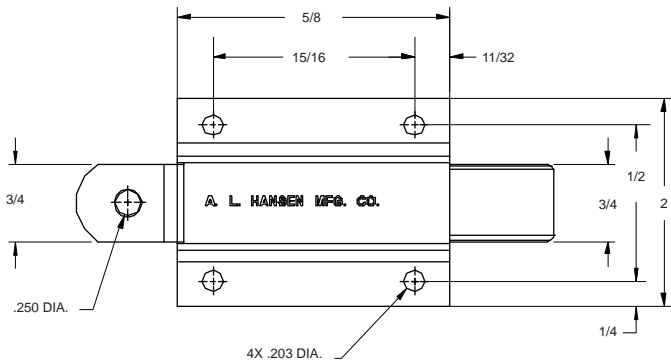

90-W Flush Bolt

- Stainless steel spring
- Iron powder metal bolt
- Available in steel construction/zinc finish
- Available in stainless steel
- available with standard or reverse bolt
- Available with 30° or 45° bolt
- Available with 1" or 5/8" bolt extension

F90W45XXZNRX

F90W30TXZNXX

90-W Flush Bolt

- Stainless steel spring
- Iron powder metal bolt
- Available in steel construction/zinc finish
- Available in stainless steel
- available with standard or reverse bolt
- Available with 30° or 45° bolt
- Available with 1" or 5/8" bolt extension