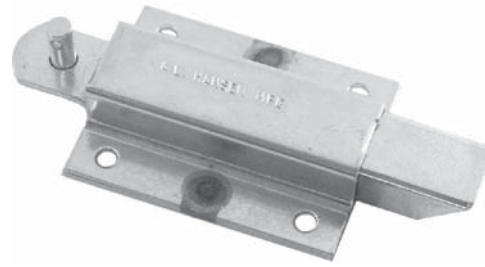

90-W Flush Bolt

- Stainless steel spring
- Iron powder metal bolt
- Available in steel construction/zinc finish
- Available in stainless steel
- available with standard or reverse bolt
- Available with 30° or 45° bolt
- Available with 1" or 5/8" bolt extension

F90W45XXZNRX

F90W30TXZNXX

90-W Flush Bolt

- Stainless steel spring
- Iron powder metal bolt
- Available in steel construction/zinc finish
- Available in stainless steel
- available with standard or reverse bolt
- Available with 30° or 45° bolt
- Available with 1" or 5/8" bolt extension