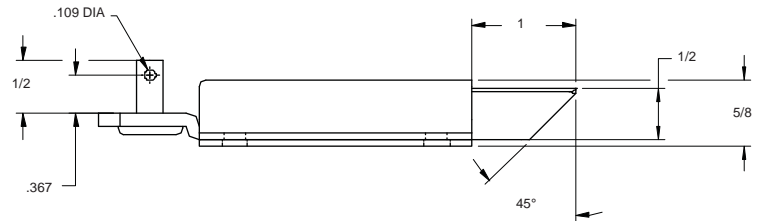

90-W Flush Bolt

- Stainless steel spring
- Iron powder metal bolt
- Available in steel construction/zinc finish
- Available in stainless steel
- available with standard or reverse bolt
- Available with 30° or 45° bolt
- Available with 1" or 5/8" bolt extension

F90W45XXZNRX

F90W30TXZNXX

90-W Flush Bolt

- Stainless steel spring
- Iron powder metal bolt
- Available in steel construction/zinc finish
- Available in stainless steel
- available with standard or reverse bolt
- Available with 30° or 45° bolt
- Available with 1" or 5/8" bolt extension