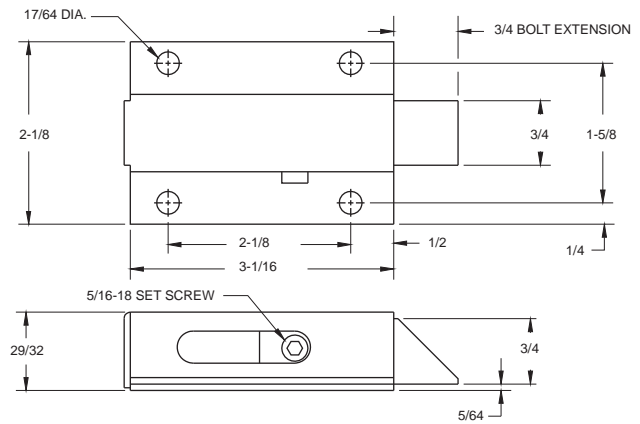

90-S Flush Bolt

Steel construction/zinc finish
Accepts 1/4" rod/hook/cable eye
Available to accept 3/8" rod

S90.25FXZNM0

Optional Cable Eye/Hook/Rod

90-S Offset Bolt

Steel construction/zinc finish
Accepts 1/4" rod/hook/cable eye
Available to accept 3/8" rod