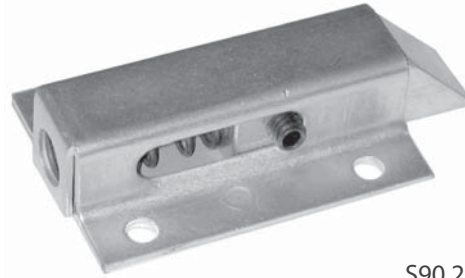

90-S Flush Bolt

Steel construction/zinc finish
Accepts 1/4" rod/hook/cable eye
Available to accept 3/8" rod

S90.25FXZNM0

Optional Cable Eye/Hook/Rod

90-S Offset Bolt

Steel construction/zinc finish
Accepts 1/4" rod/hook/cable eye
Available to accept 3/8" rod