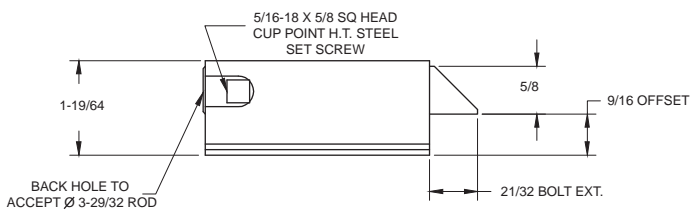

90-S Flush Bolt

Steel construction/zinc finish
Accepts 1/4" rod/hook/cable eye
Available to accept 3/8" rod

S90.25FXZNM0

Optional Cable Eye/Hook/Rod

90-S Offset Bolt

Steel construction/zinc finish
Accepts 1/4" rod/hook/cable eye
Available to accept 3/8" rod