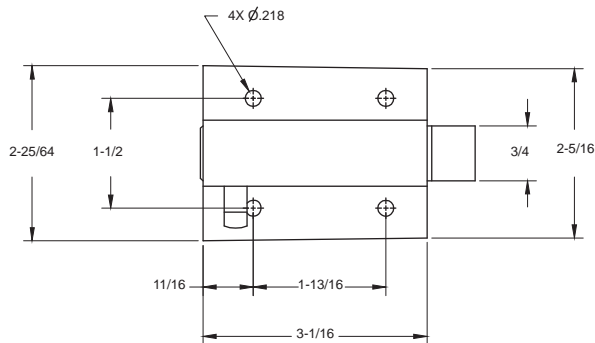

90-S Flush Bolt

Steel construction/zinc finish
Accepts 1/4" rod/hook/cable eye
Available to accept 3/8" rod

S90.25FXZNM0

Optional Cable Eye/Hook/Rod

90-S Offset Bolt

Steel construction/zinc finish
Accepts 1/4" rod/hook/cable eye
Available to accept 3/8" rod