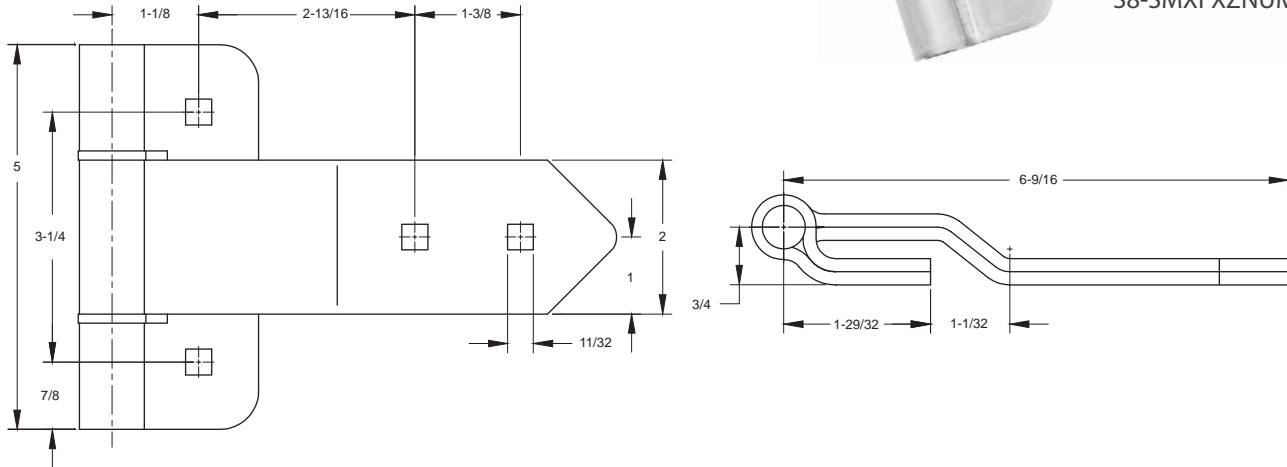

8-SM Flush Hinge

Steel construction/zinc finish
 Security hinge pin
 Available in aluminum
 Available with zerk fitting
 Available with round or square mounting holes

S8-SMXFXZNUM

3-NB Strap Hinge

Stainless steel construction
 Nylon washers (2)
 Available polished or unpolished
 Available in steel/zinc construction
 Available with various offsets
 Available with round or square mounting holes