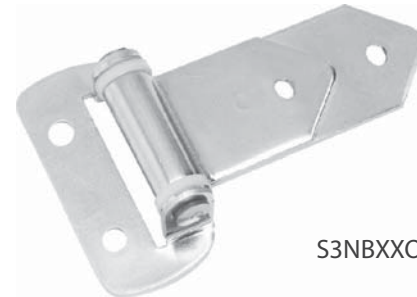

8-SM Flush Hinge

Steel construction/zinc finish
 Security hinge pin
 Available in aluminum
 Available with zerk fitting
 Available with round or square mounting holes

S8-SMXFXZNUM

3-NB Strap Hinge

Stainless steel construction
 Nylon washers (2)
 Available polished or unpolished
 Available in steel/zinc construction
 Available with various offsets
 Available with round or square mounting holes