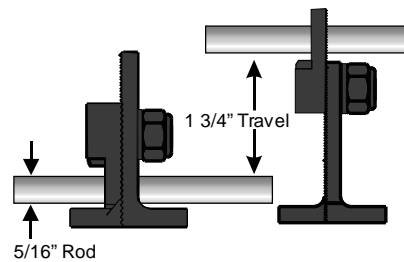

2-PKT 2-point Door Lock Kit

Die cast cam & bushings w/set screw
Steel 34" rods, yellow zinc finish
Nylon rod guide
Accepts 5/16" shank
Available with adjustable rod guide
Set screw & wave washers supplied loose

Die Cast Cam with Set Screw

S2PKTXXXZG01

AVAILABLE ADJUSTABLE ROD GUIDE

943122-BC