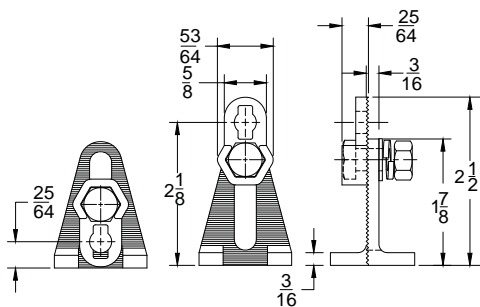

2-PKT 2-point Door Lock Kit

Die cast cam & bushings w/set screw
Steel 34" rods, yellow zinc finish
Nylon rod guide
Accepts 5/16" shank
Available with adjustable rod guide
Set screw & wave washers supplied loose

Die Cast Cam with Set Screw

S2PKTXXXZG01

AVAILABLE ADJUSTABLE ROD GUIDE

943122-BC