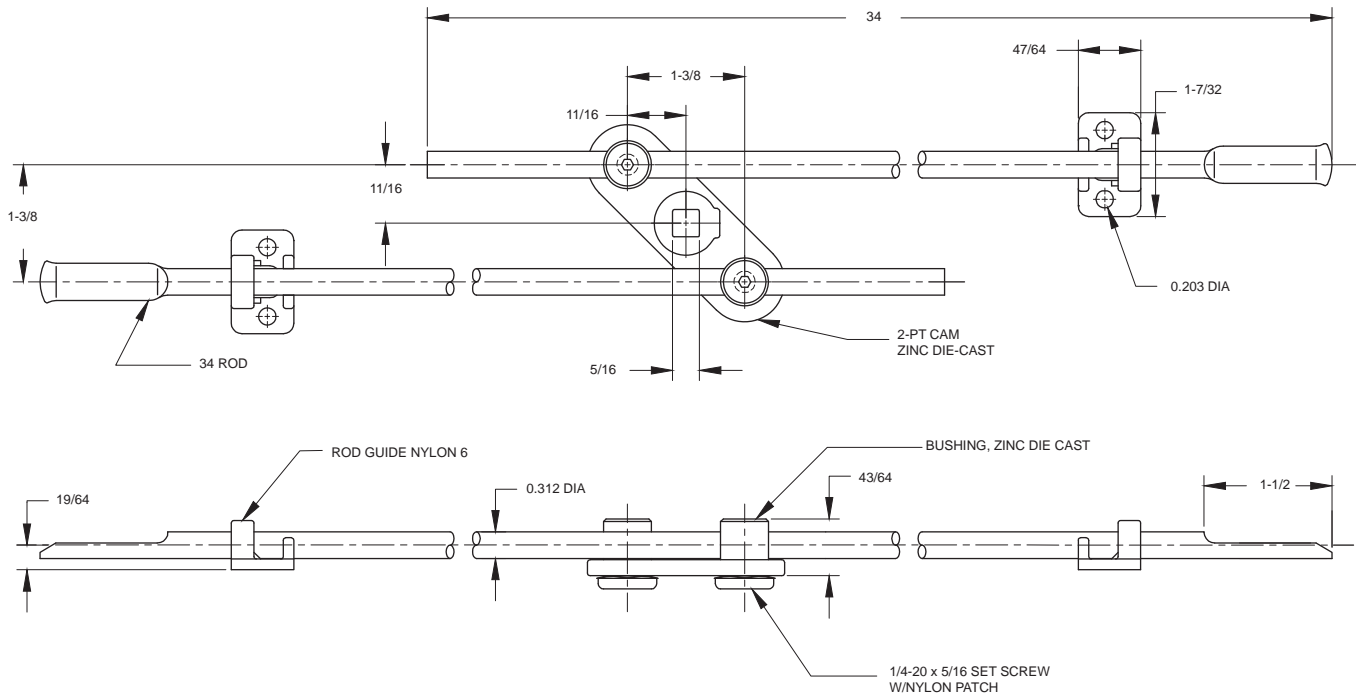

2-PKT 2-point Door Lock Kit

Die cast cam & bushings w/set screw
Steel 34" rods, yellow zinc finish
Nylon rod guide
Accepts 5/16" shank
Available with adjustable rod guide
Set screw & wave washers supplied loose

Die Cast Cam with Set Screw

S2PKTXXXZG01

AVAILABLE ADJUSTABLE ROD GUIDE

943122-BC