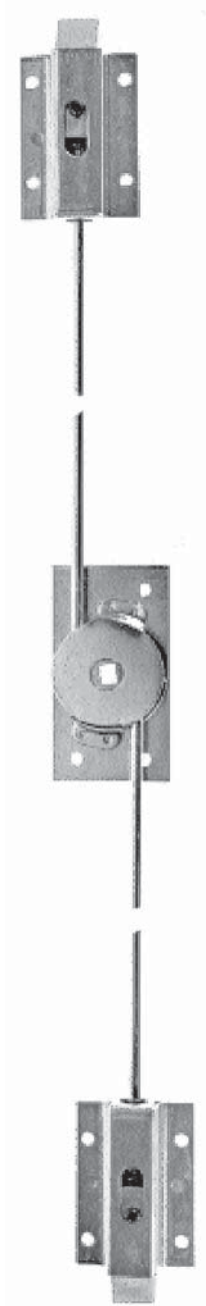

## 94-2 Point Door Lock Kit

Steel construction/zinc finish

(1) 94 center control

(2) 94 36" rods

(2) 90 flush bolts

Accepts 5/16" square shank

Available with various rod lengths

Available in stainless steel

94-KIT