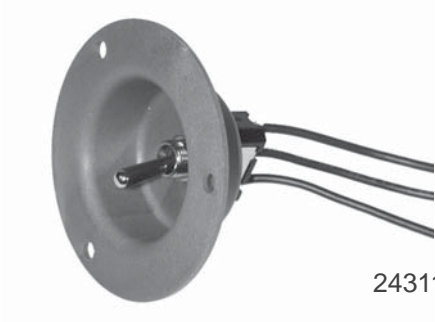

Switch Receptacle Rear Loading

Injection molded nylon construction
 Grey color
 Flush mounting
 Switch & harness not furnished

243116

Switch Receptacle Rear Loading

Injection molded nylon construction
 Grey color
 Switch & harness not furnished

243964

Switch Receptacle Side Loading

Injection molded nylon construction
 Black color
 Flush mounting
 Switch & harness not furnished

243101