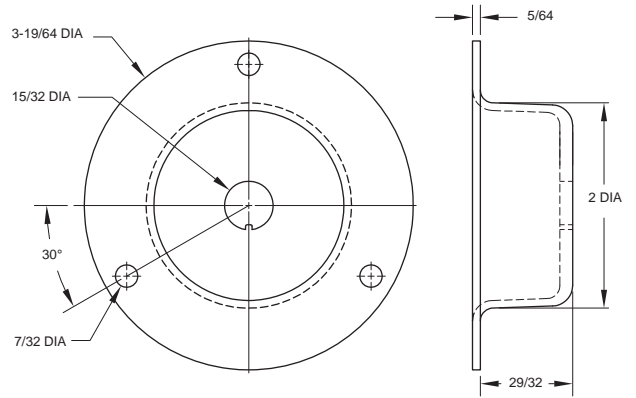

Switch Receptacle Rear Loading

Injection molded nylon construction
 Grey color
 Flush mounting
 Switch & harness not furnished

243116

Switch Receptacle Rear Loading

Injection molded nylon construction
 Grey color
 Switch & harness not furnished

243964

Switch Receptacle Side Loading

Injection molded nylon construction
 Black color
 Flush mounting
 Switch & harness not furnished

243101