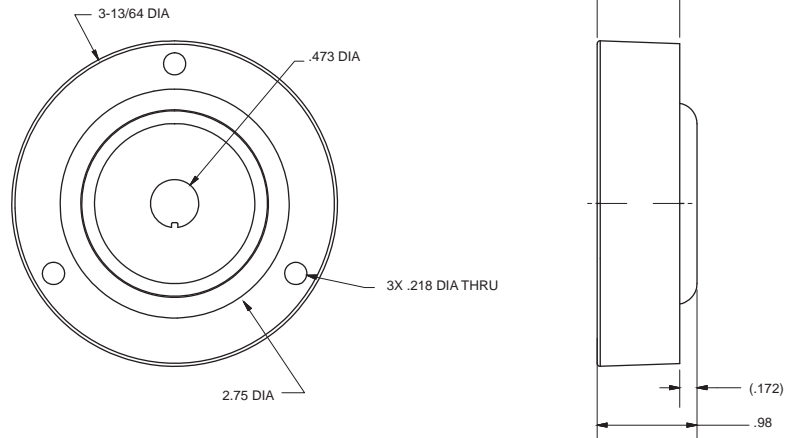

Switch Receptacle Rear Loading

Injection molded nylon construction
 Grey color
 Flush mounting
 Switch & harness not furnished

243116

Switch Receptacle Rear Loading

Injection molded nylon construction
 Grey color
 Switch & harness not furnished

243964

Switch Receptacle Side Loading

Injection molded nylon construction
 Black color
 Flush mounting
 Switch & harness not furnished

243101