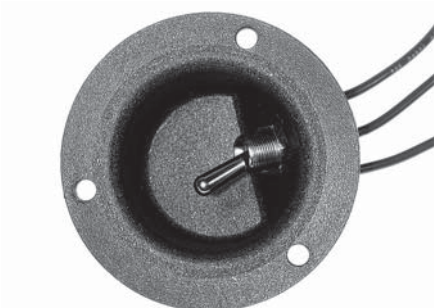

Switch Receptacle Rear Loading

Injection molded nylon construction
 Grey color
 Flush mounting
 Switch & harness not furnished

243116

Switch Receptacle Rear Loading

Injection molded nylon construction
 Grey color
 Switch & harness not furnished

243964

Switch Receptacle Side Loading

Injection molded nylon construction
 Black color
 Flush mounting
 Switch & harness not furnished

243101