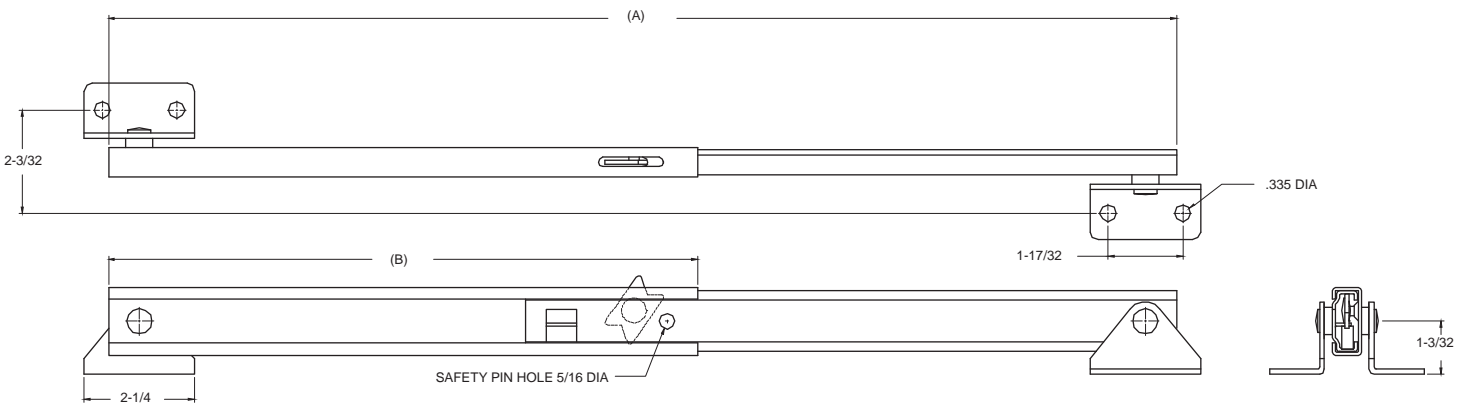

Manual Door Support Arm

Steel Construction/zinc finish
Automatic cam action
Available with or without mounting brackets
Special order item, inquire for availability

263213

With Mounting Brackets

Part Number	Open Length (A)	Closed Length (B)
263099	21-3/4	12
263098	8-1/2	6
263106	12-1/2	8

All dimensions are in inches

Without Mounting Brackets

Part Number	Open Length (A)	Closed Length (B)
263213	32-1/2	18
263214	24-1/2	14

All dimensions are in inches